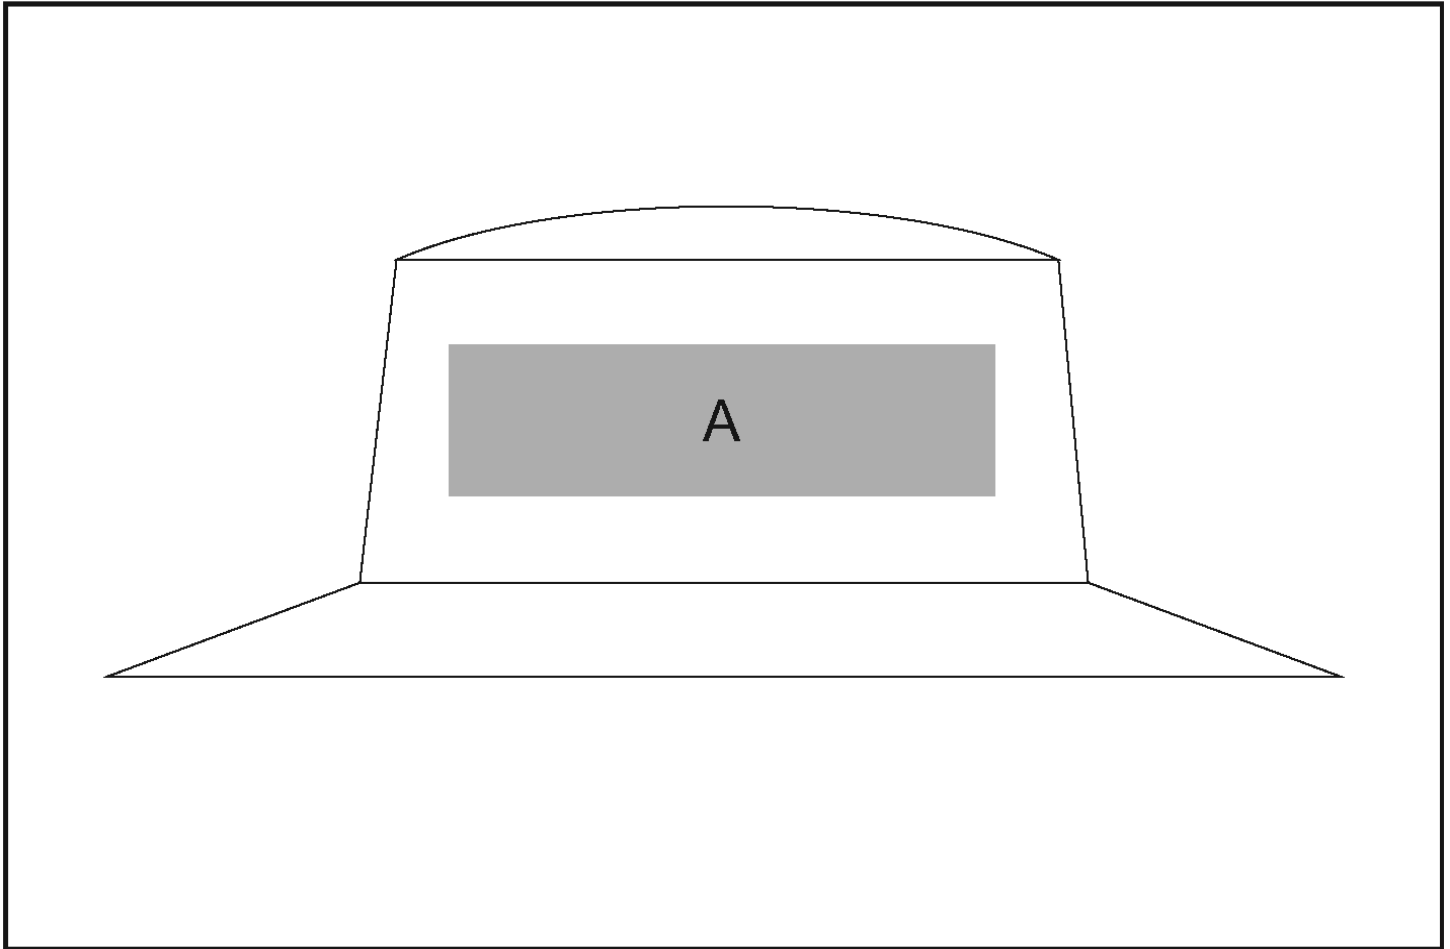

ALT-PTS

Revo Pantsula Hat - White

Need to know:

Branding Options:

Position	Branding Method (Branding Code)	No. of Colours	Dimension
A	Embroidery (EM-OTHER)	N/A	60mm wide x 80mm high
A	Digital Transfer Caps (DTC-CAP)	Full Colour	110mm wide x 55mm high
A	Silicone (STP-A)	N/A	30mm wide x 30mm high
A	Silicone (STP-B)	N/A	50mm wide x 50mm high
A	Silicone (STP-C)	N/A	80mm wide x 55mm high
A	Silicone (STP-D)	N/A	110mm wide x 40mm high